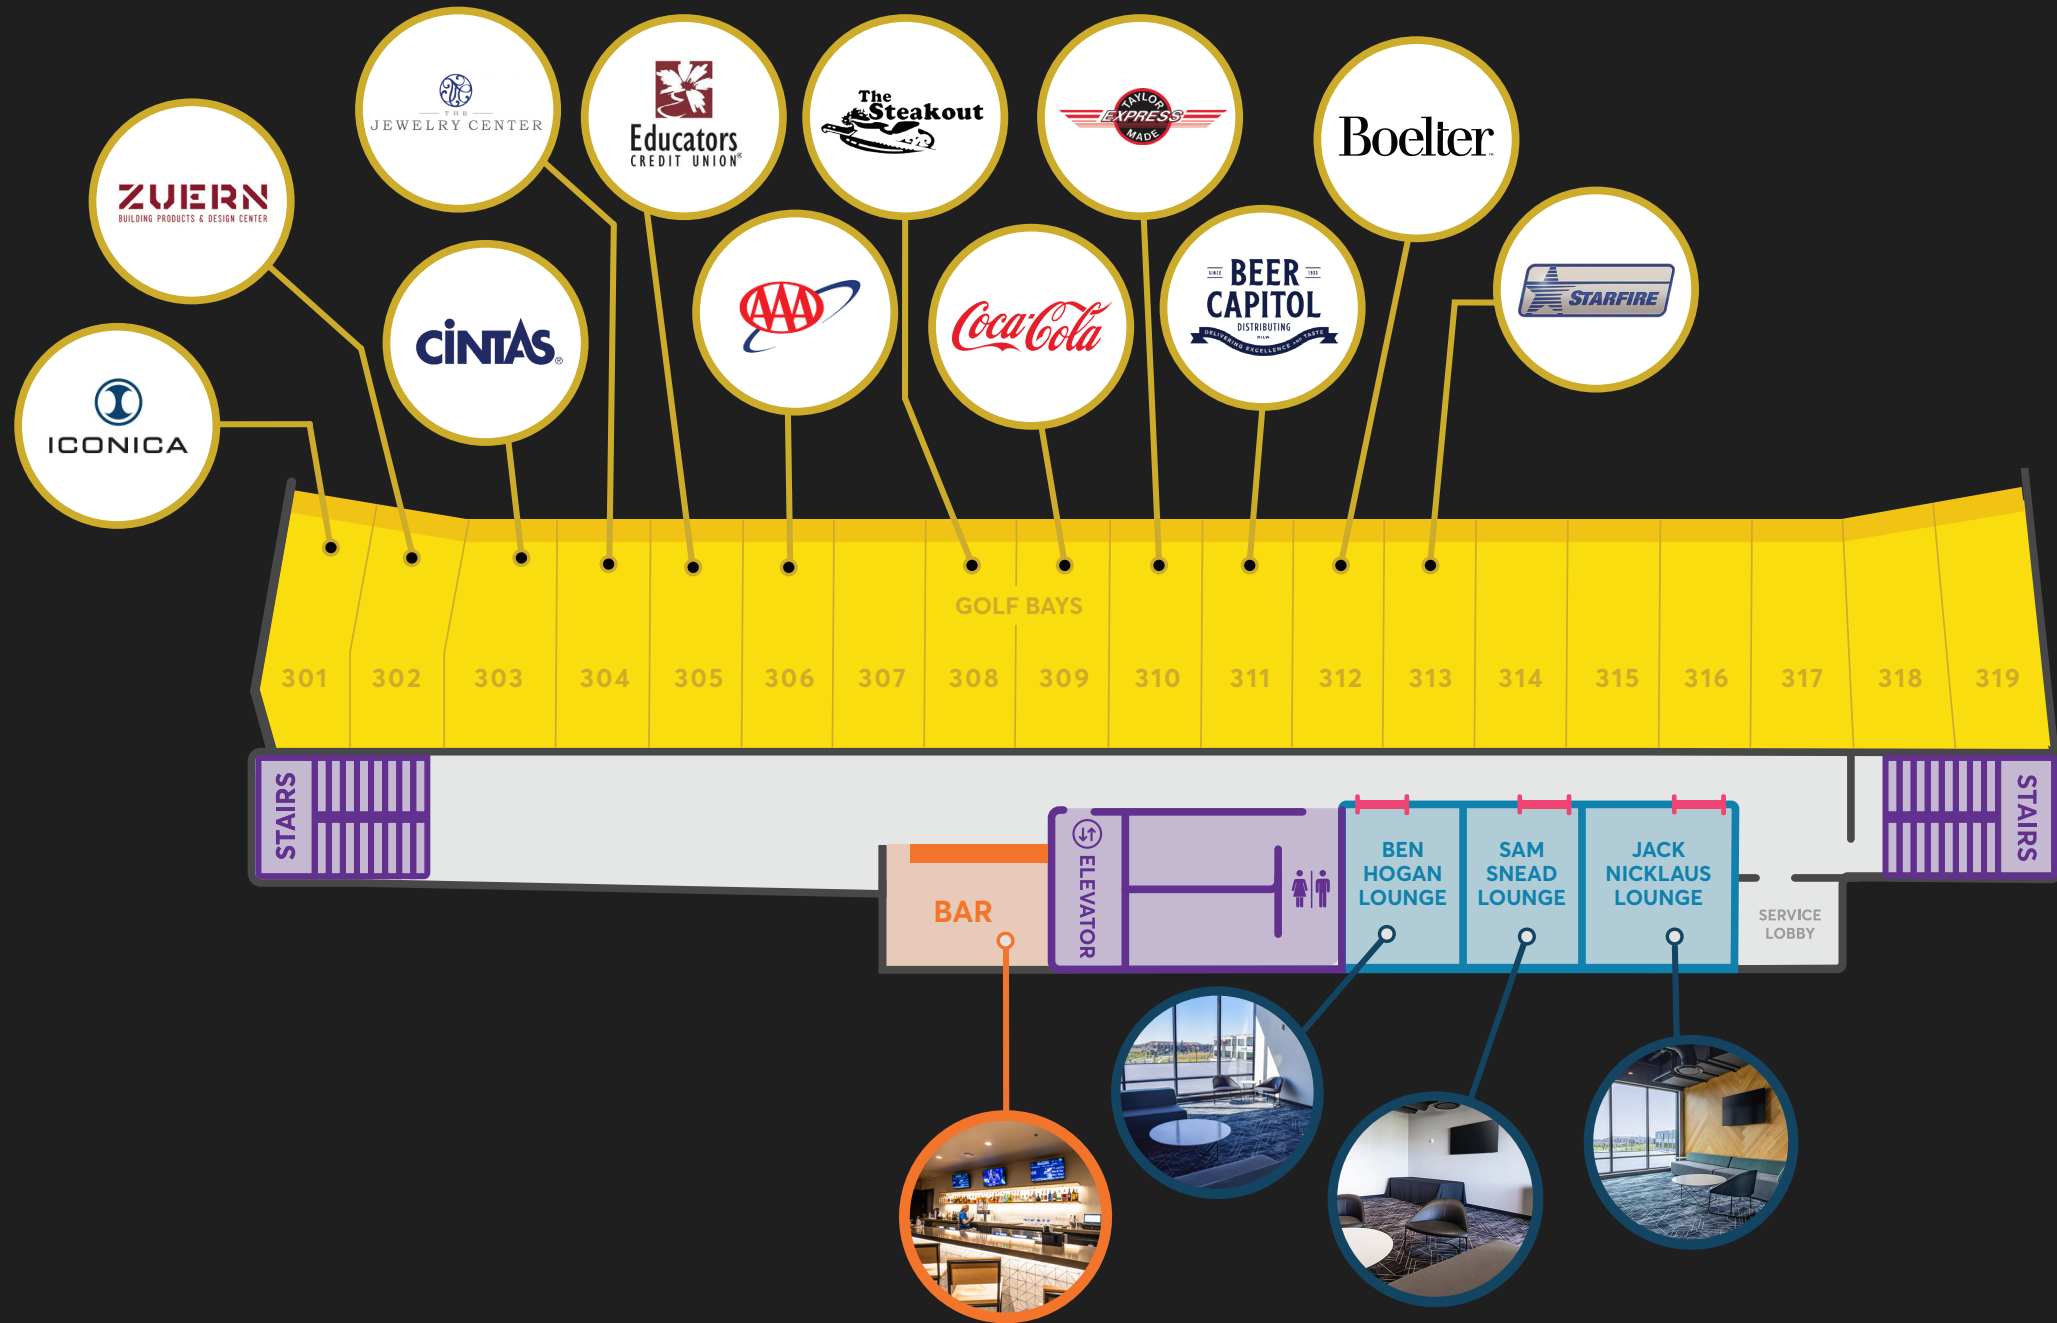

3RD LEVEL

- 3rd Floor Bar
- Ben Hogan Lounge
- Sam Snead Lounge
- Jack Nicklaus Lounge
- Iconica Bay (301)
- Zuern Bay (302)
- Cintas Bay (303)
- The Jewlery Center Bay (304)
- Educators Credit Union Bay (305)
- AAA Bay (306)
- The Steakout Bay (308)
- Coca Cola Bay (309)
- Taylor Made Express Bay (310)
- Beer Capitol Bay (311)
- Boelter Companies Bay (312)
- Starfire Bay (313)

2ND LEVEL

- Outdoor Patio/Bar
- Oakmont Room
- Wisconsin Vision Bay (205)
- Khalek Bay (210)
- Eagle Disposal Bay (211)
- NSR Bay (217)

LOBBY LEVEL

- Potawatomi Sports Bar
- Brick Pizzeria & Ristorante
- Dog Haus Biergarten