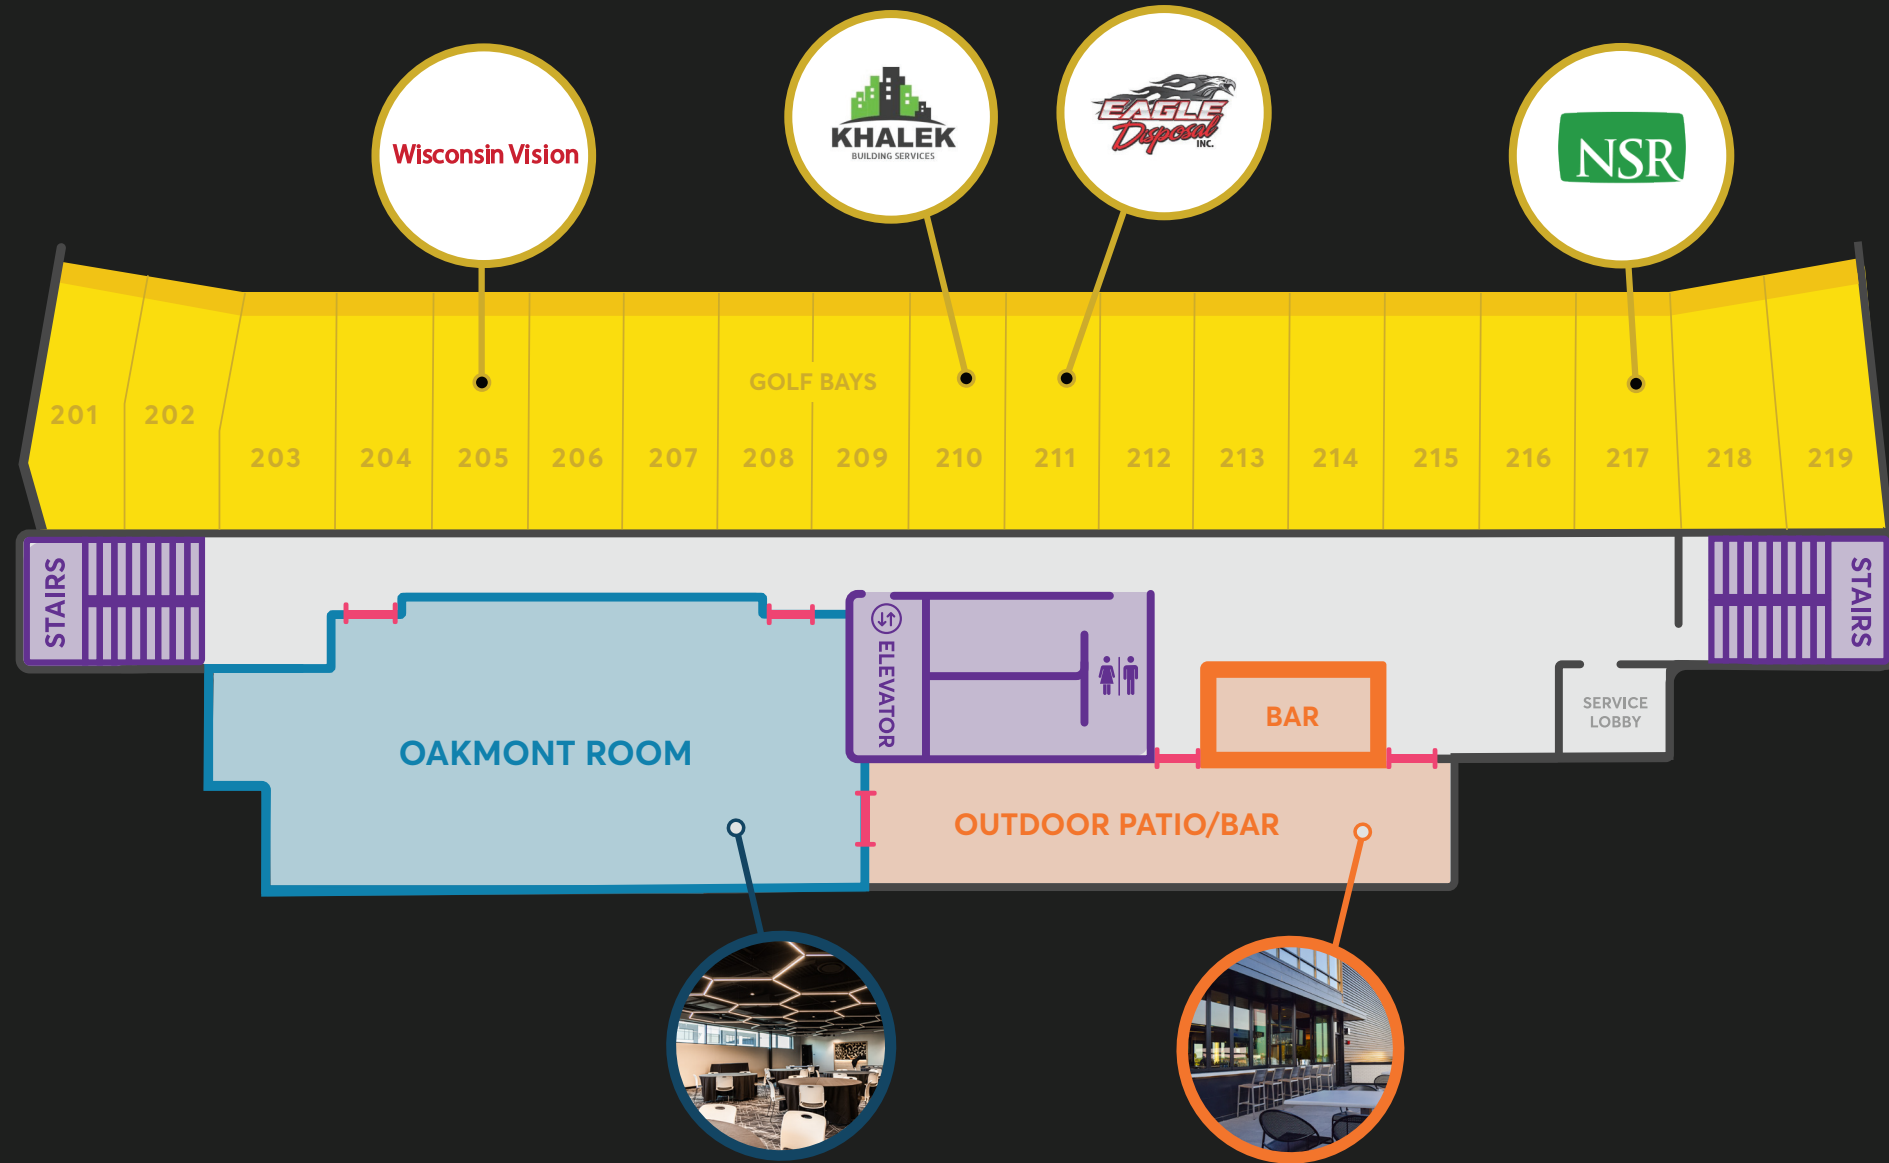

3RD LEVEL

- 3rd Floor Bar
- Ben Hogan Lounge
- Sam Snead Lounge
- Jack Nicklaus Lounge
- Iconica Bay (301)
- Zuern Bay (302)
- Cintas Bay (303)
- The Jewlery Center Bay (304)
- Educators Credit Union Bay (305)
- AAA Bay (306)
- The Steakout Bay (308)
- Coca Cola Bay (309)
- Taylor Made Express Bay (310)
- Beer Capitol Bay (311)
- Boelter Companies Bay (312)
- Starfire Bay (313)

2ND LEVEL

- Outdoor Patio/Bar
- Oakmont Room
- Wisconsin Vision Bay (205)
- Khalek Bay (210)
- Eagle Disposal Bay (211)
- NSR Bay (217)

LOBBY LEVEL

- Potawatomi Sports Bar
- Brick Pizzeria & Ristorante
- Dog Haus Biergarten